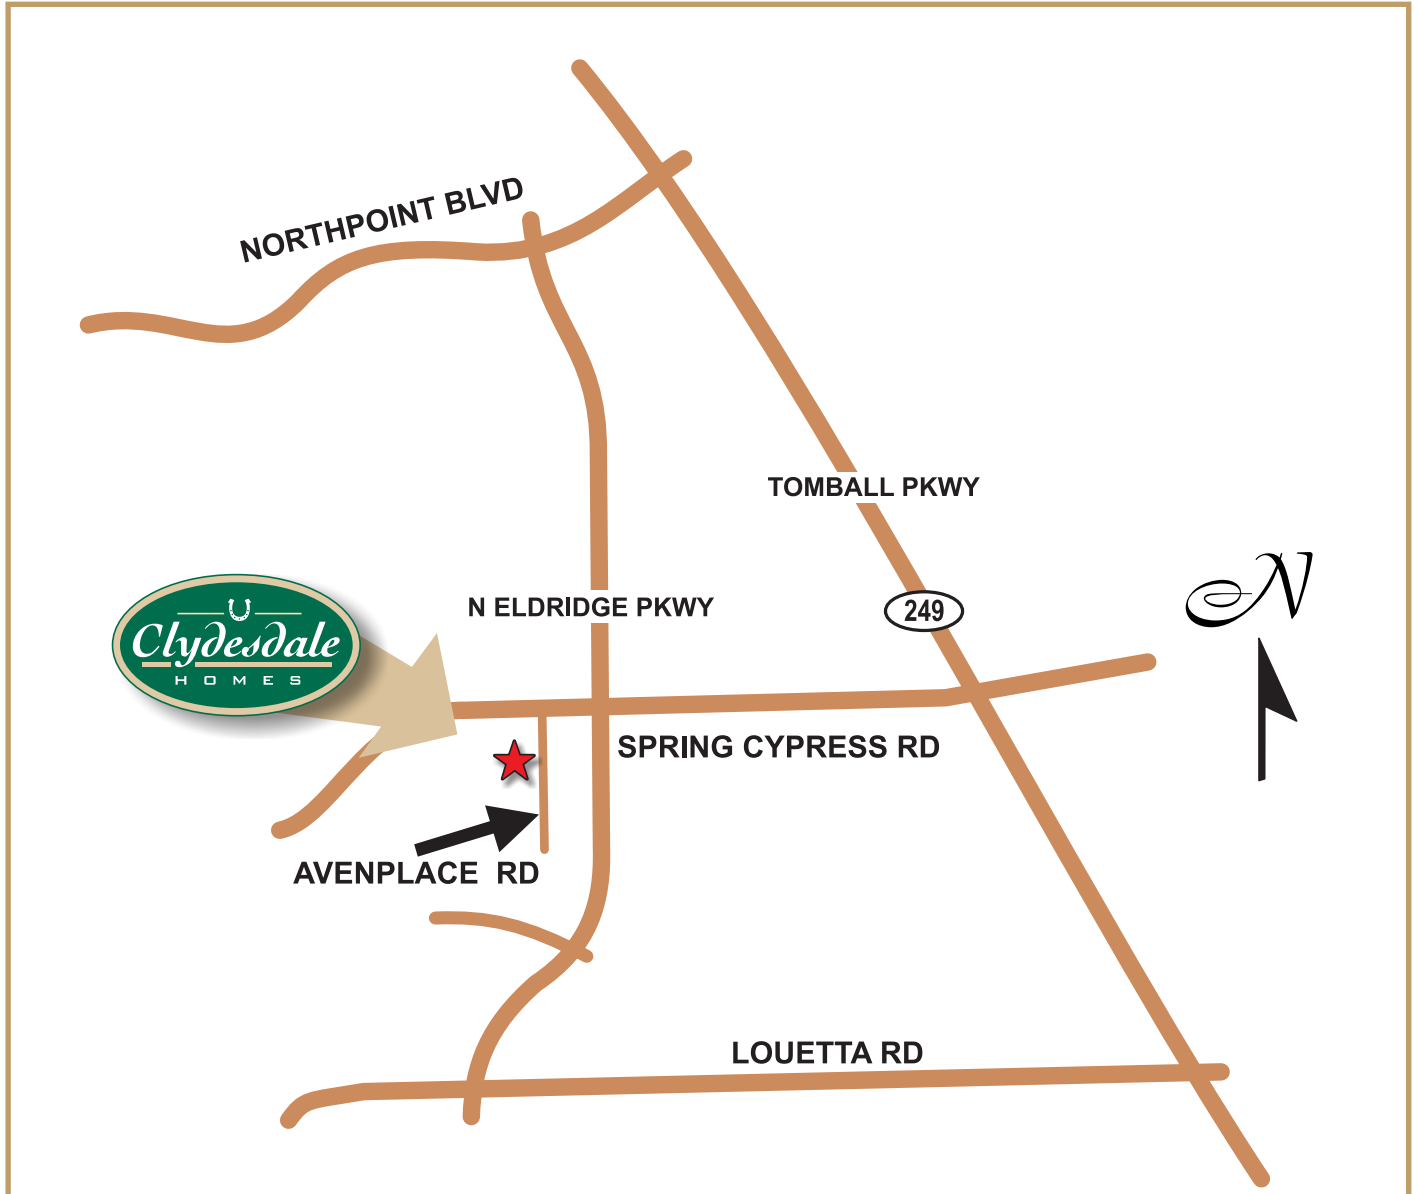

Clydesdale Homes PO Box 1193 Cypress, TX 77410  
713.705.7769 Fax 832.698.2798 info@clydesdalehomes.com

**Outbound from 249**

Go west (left) on Spring Cypress Road  
.9 miles, turn south  
(left) on Avenplace Road,  
first building on right.

**Inbound on 249**

Go west (right) on Spring Cypress Road  
.9 miles, turn south  
(left) on Avenplace Road,  
first building on right.