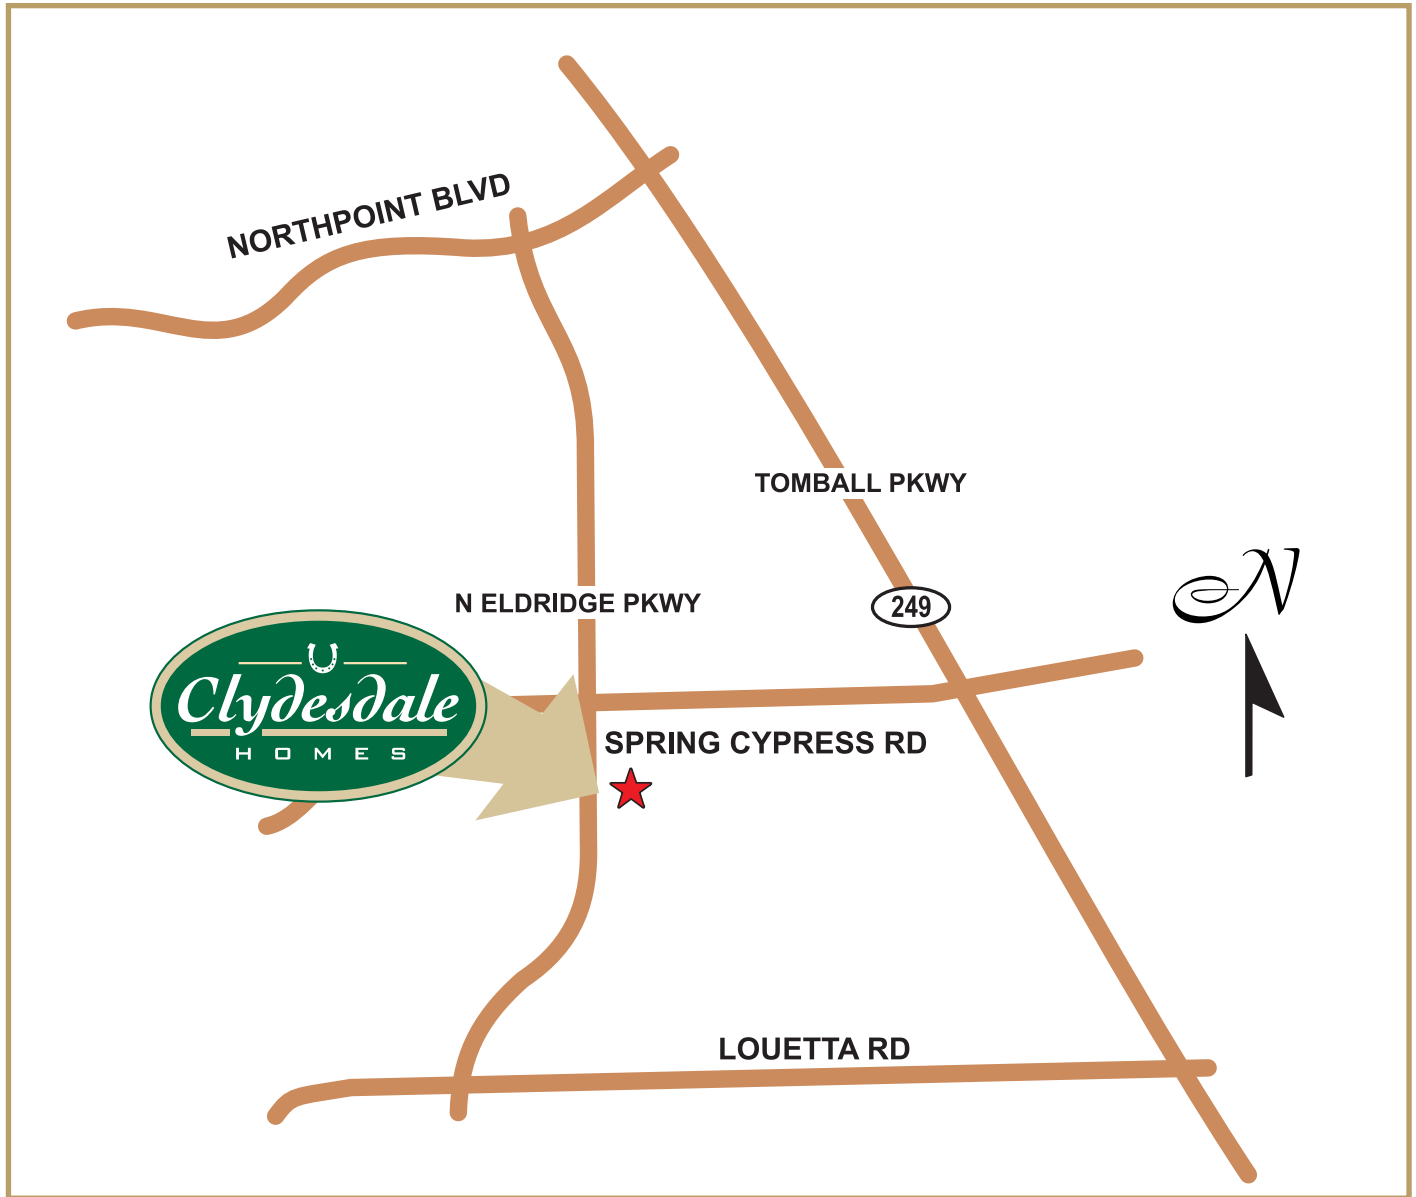

Clydesdale Homes PO Box 1193 Cypress, TX 77410  
713.705.7769 Fax 832.698.2798 info@clydesdalehomes.com

**Outbound from 249**

Go west (left) on Spring Cypress Road  
.8 miles, turn south (left) on  
N. Eldridge Pkwy., Building is on the left.

**Inbound on 249**

Go west (right) on Spring Cypress Road  
.8 miles, turn south (left) on  
N. Eldridge Pkwy., Building is on the left.

Physical address: 16726 N. Eldridge Pkwy, Suite B, Tomball, TX 77377